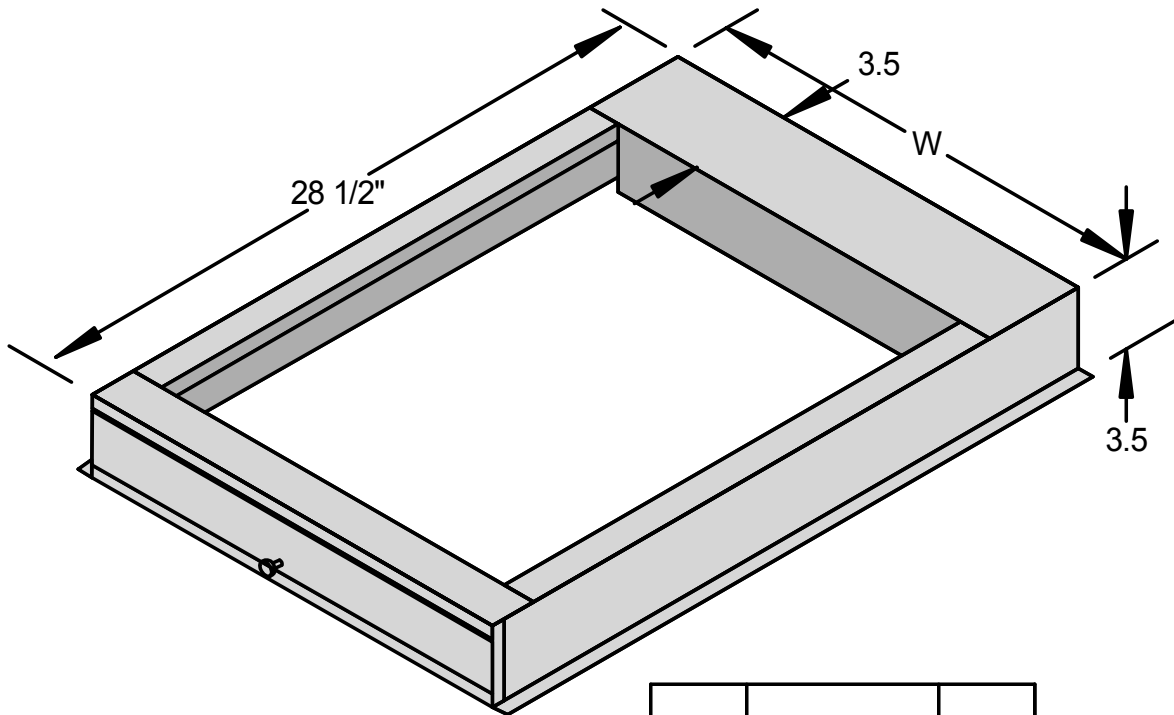

# Submittal Data Filter Rack

"W"	Filter Size		Ga
15.5"	14	25	22
17.5"	16	25	22
21.5"	20	25	22
24.5"	24	24	22

Made from G-60 Galvanized Steel  
Conforming to ASTM A525/527

Spotwelded Construction  
22ga Galv. Metal.  
For 1" or 2" Filters. (not included)

Filter Rack